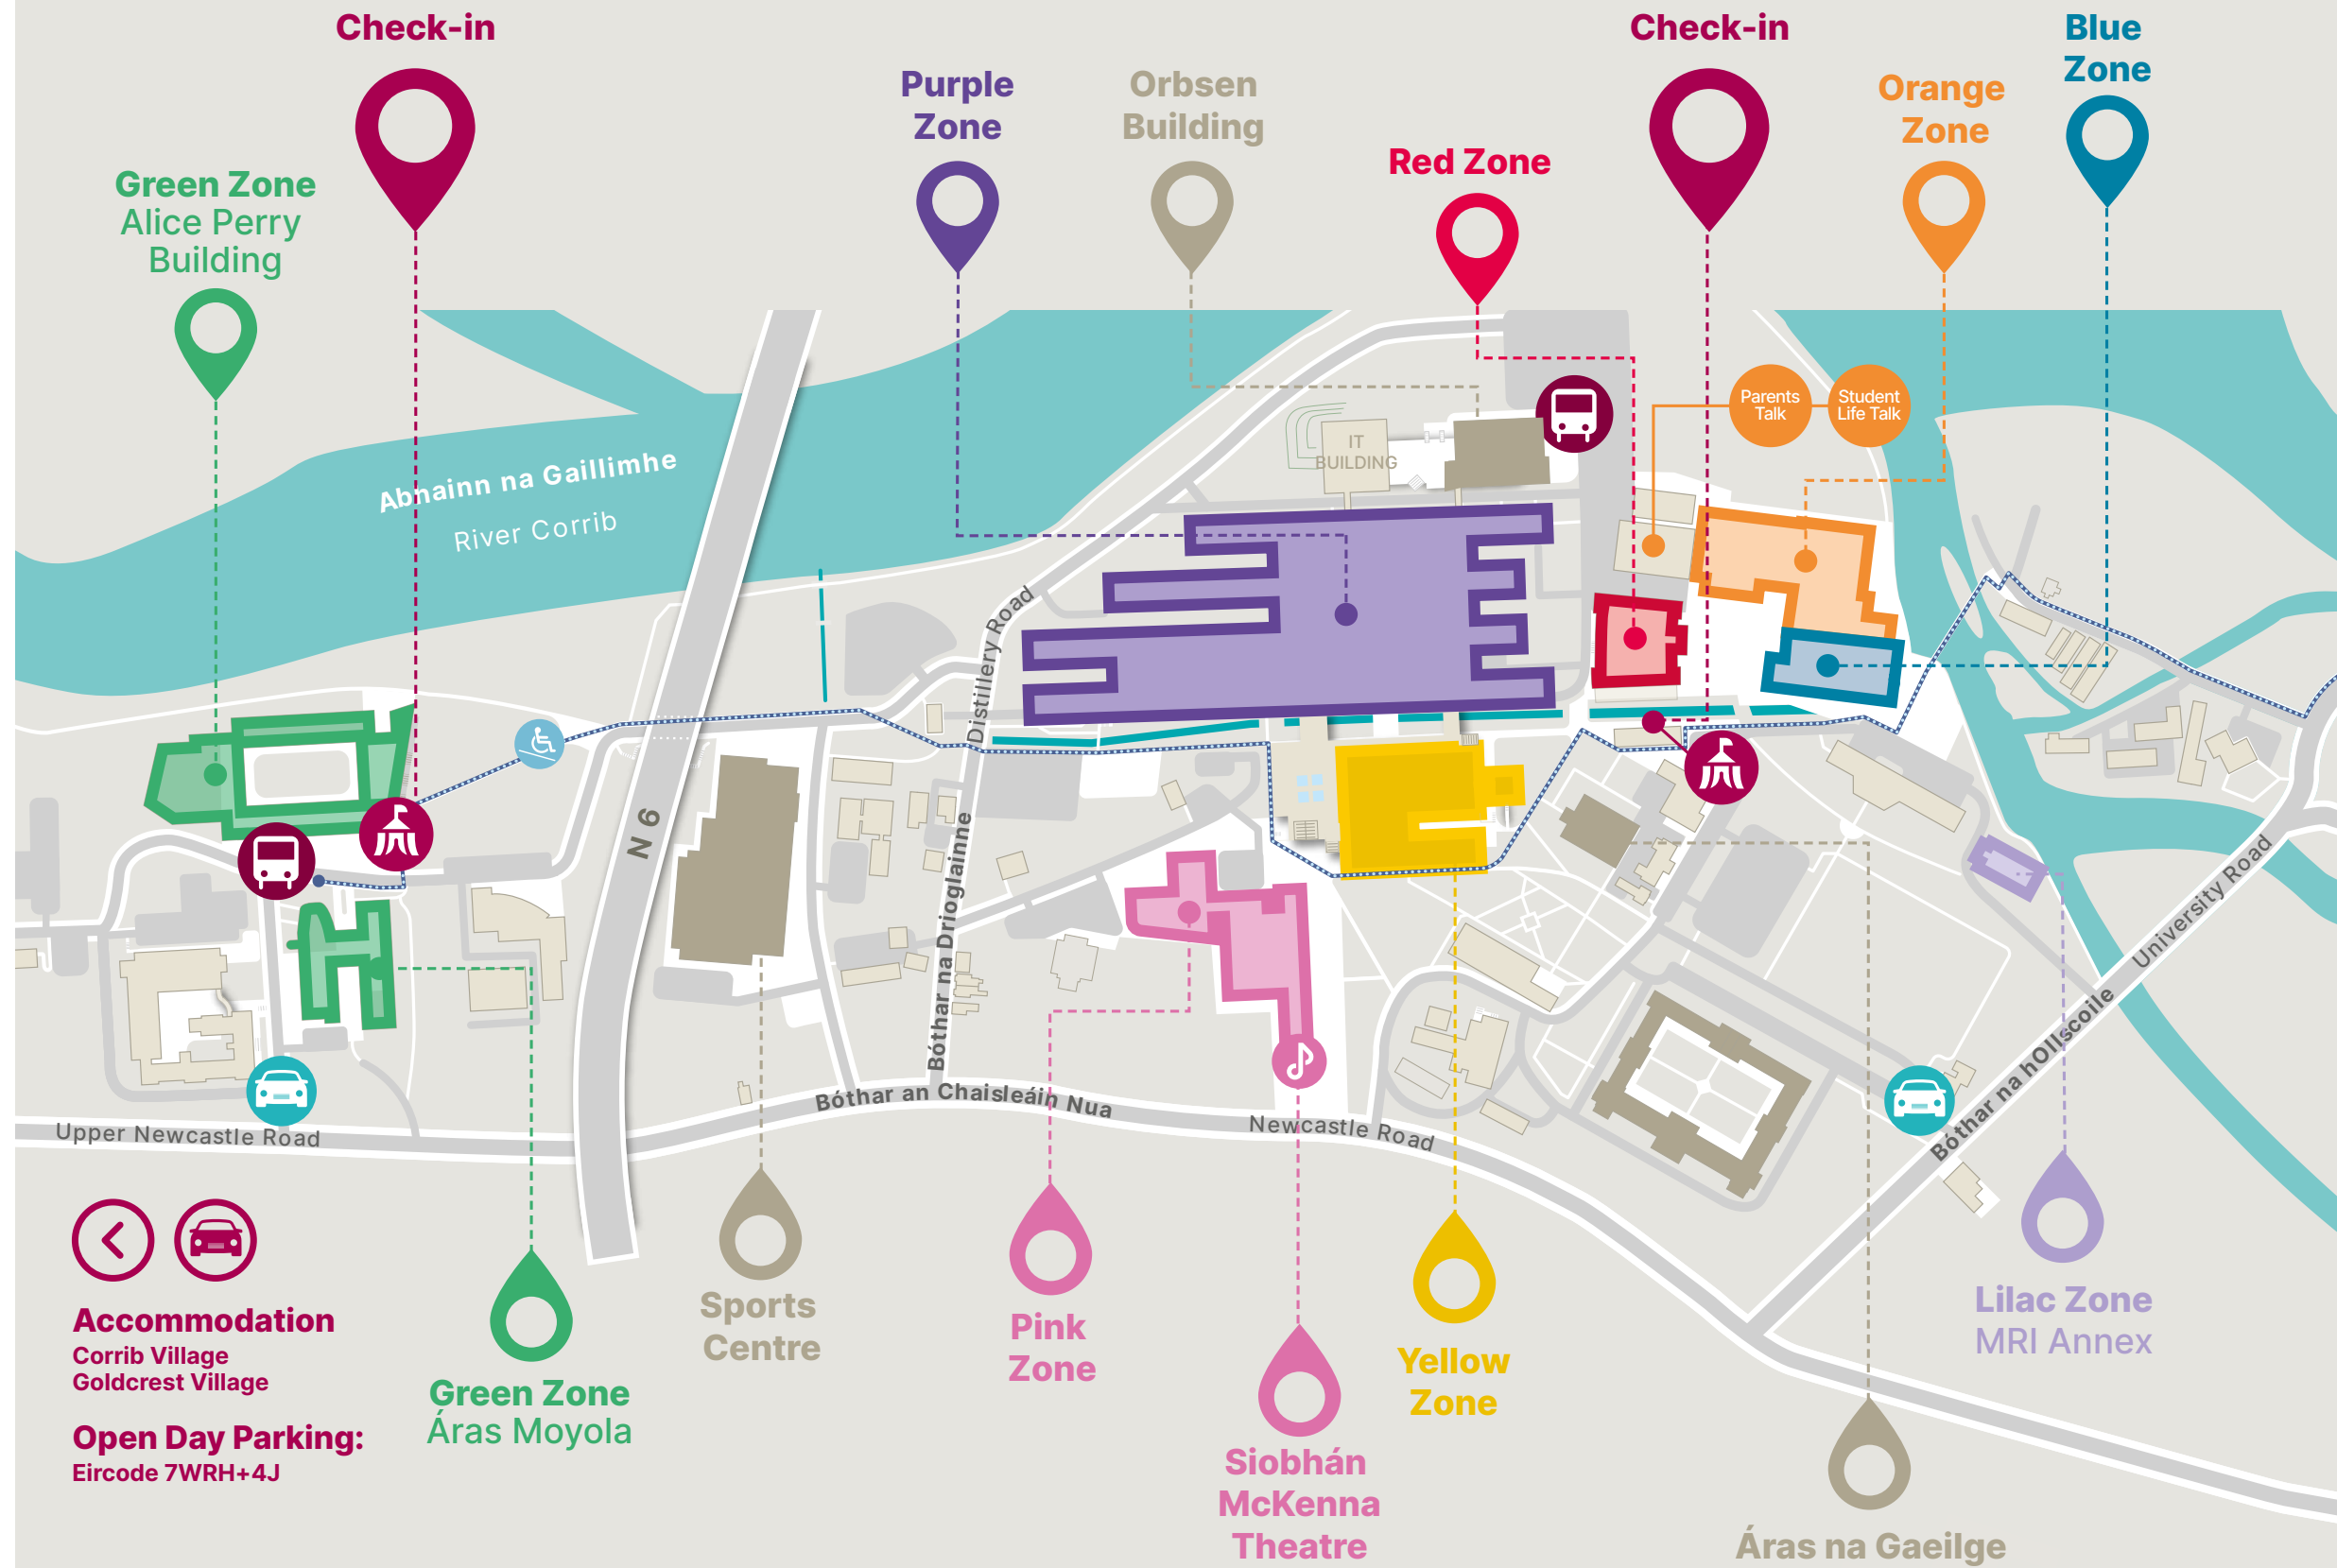

-  Engineering
-  Health Sciences
-  Nursing & Midwifery

-  Medicine

-  Access Talks

-  Check-in tents

-  Accessible Route -----

-  Accommodation Shuttle Bus

  **Accommodation**
Corrib Village
Goldcrest Village

Parking

Parking information is available on the Open Day website.
www.universityofgalway.ie/opendays

Shuttle Buses

Shuttle buses will depart from outside the Orbsen Building (Look for the bus symbol on the map) for Nursing and Health Sciences talks (Green Zone – Áras Moyola on map) and Engineering Talks (Green Zone – Alice Perry Building on map). The bus will also drop and collect from Dangan Park and Ride facility.

Restaurants

Scan the QR Code opposite for dining options.

Student Life Talks | Orange Zone

Time	Schedule	Location
10.00am OR 1.00pm	Student Life at the University of Galway	Aras Uí Chathail, Theatre G002
 MEETING POINT: Outside the Orange Zone 10 minutes prior to each talk. Our Student Ambassadors will walk you to the venue.		
11.30am	Sports at the University of Galway Meet a team of coaches and athletes to find out about sports scholarships and the sports experience at the University of Galway	The Stage, Orange Zone
12.15pm	International Student Talk The international student experience at University of Galway from the initial application process through to graduation.	The Stage, Orange Zone
1.00pm	Study Abroad Opportunities	The Stage, Orange Zone
1.45pm	Careers and Placement	The Stage, Orange Zone
2.30pm	ALIVE and Engaging at University University of Galway's extra-curricular and volunteering programmes	The Stage, Orange Zone

Student Residences Tours

Take place every 30 minutes from 10:30am - 3:00pm

Tours of on-campus residences Corrib Village and Goldcrest Village will take place throughout the day, departing from outside reception at Goldcrest Village, and will cover common areas and on-site amenities.