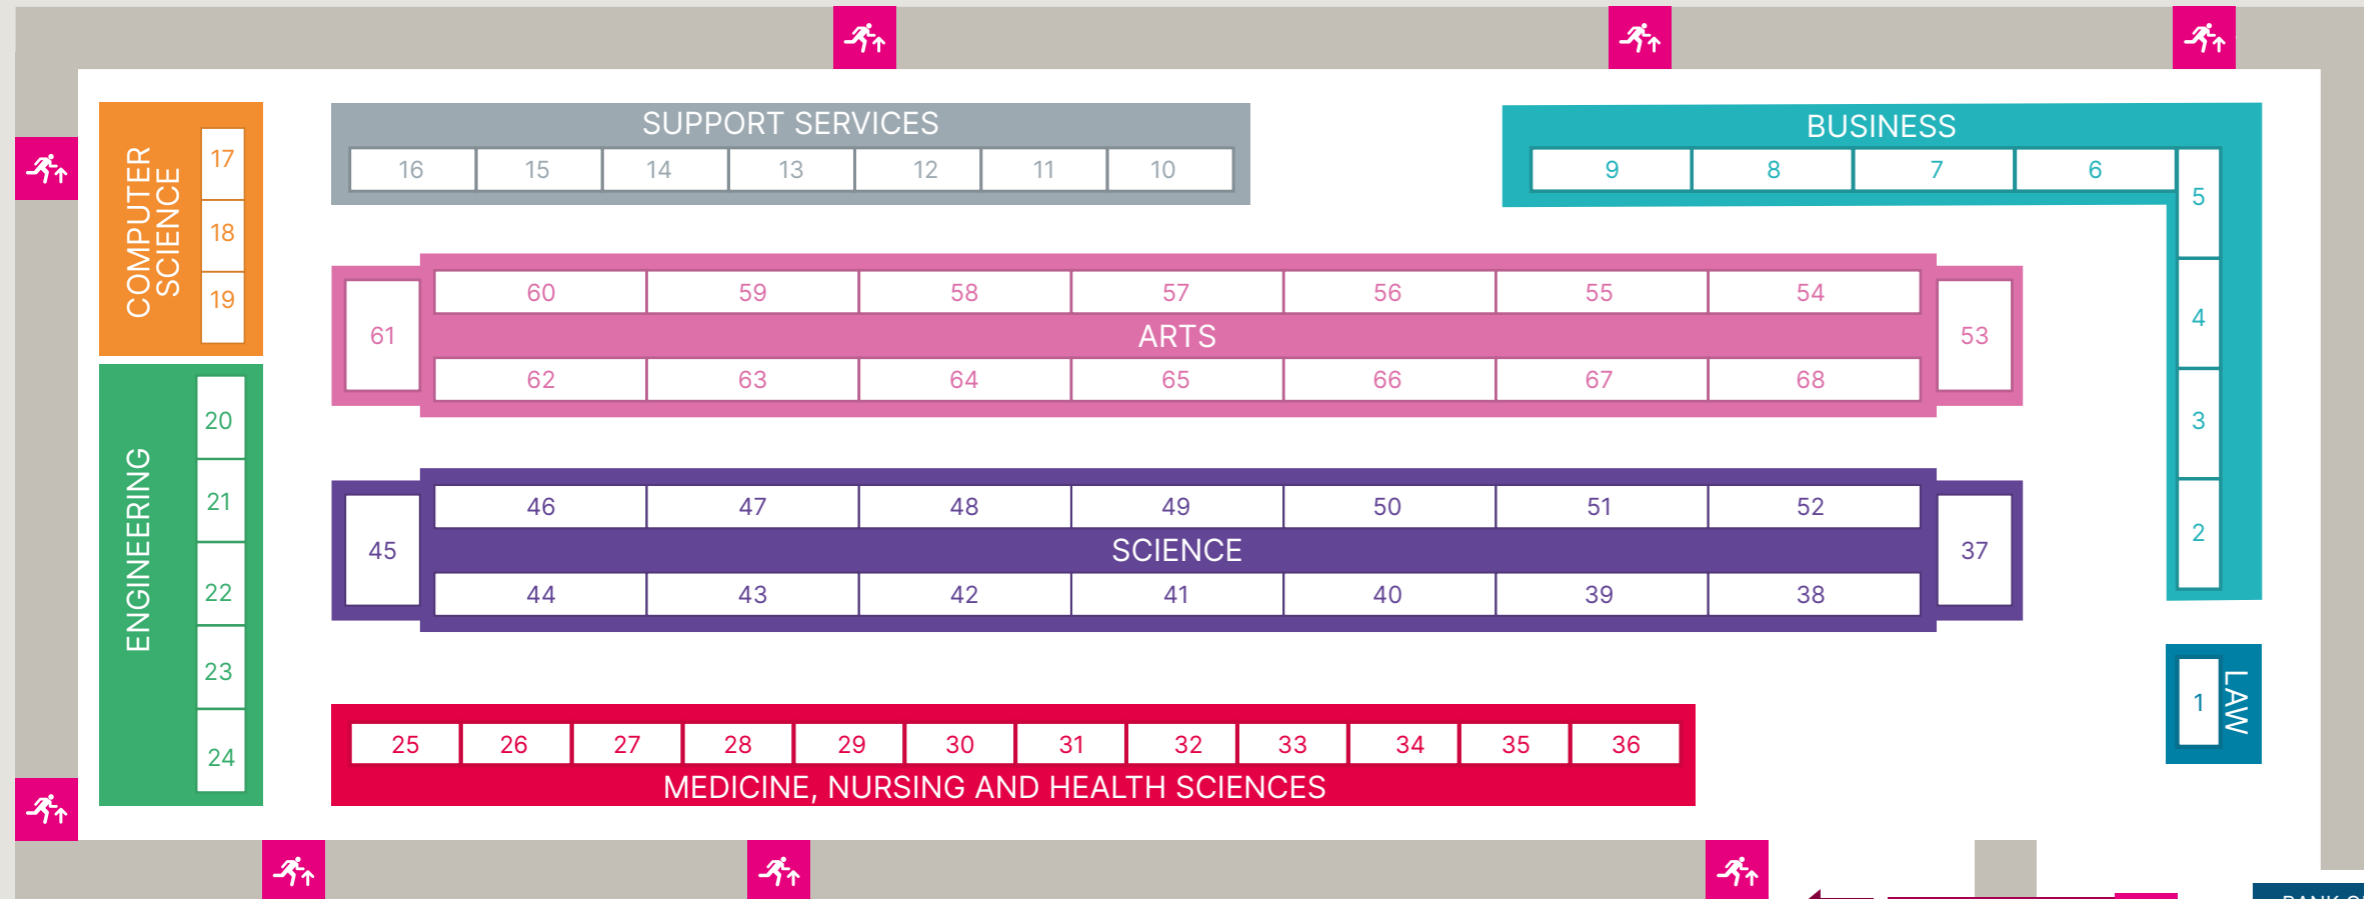

Campus Tours

1pm & 2pm - Enquire at
Registration Desk

Career Development Centre

**Introduction to
Postgraduate Studies**
1:30 - 2:00pm

Exhibition Floorplan

*Postgraduate
Open Day*

Tuesday
6 February 2024
Bailey Allen Hall
12-3pm